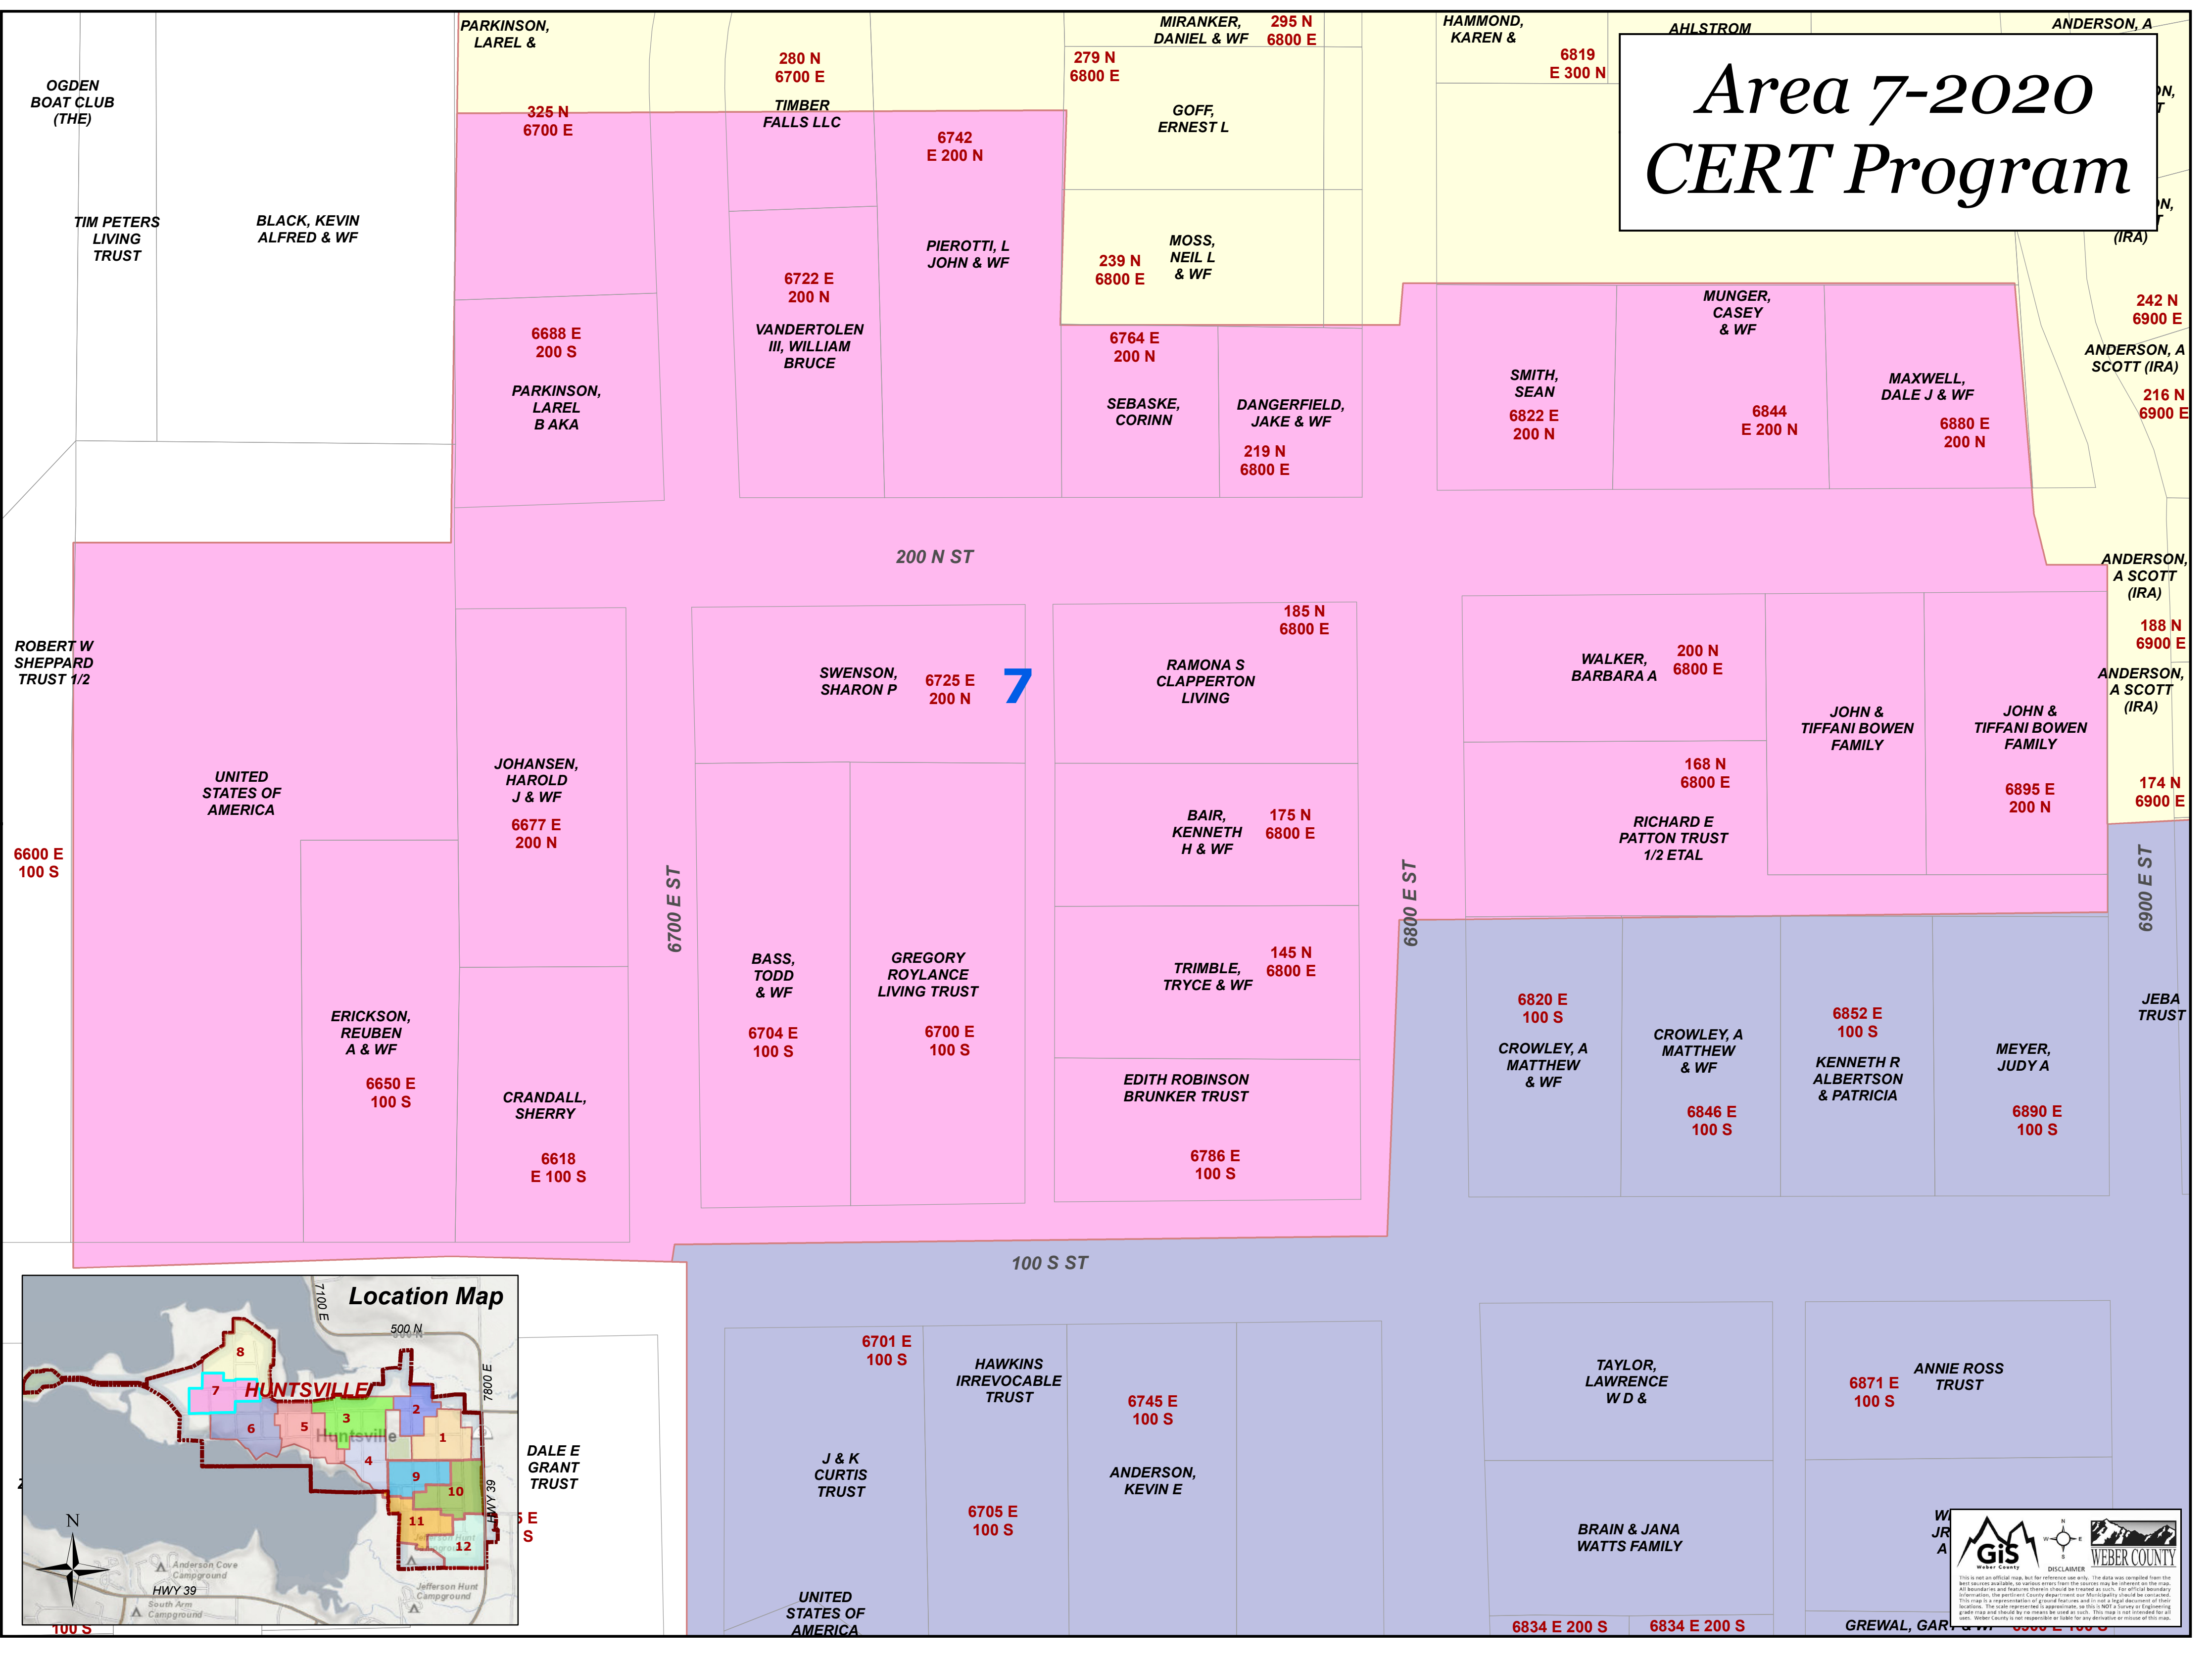

Area 7-2020 CERT Program