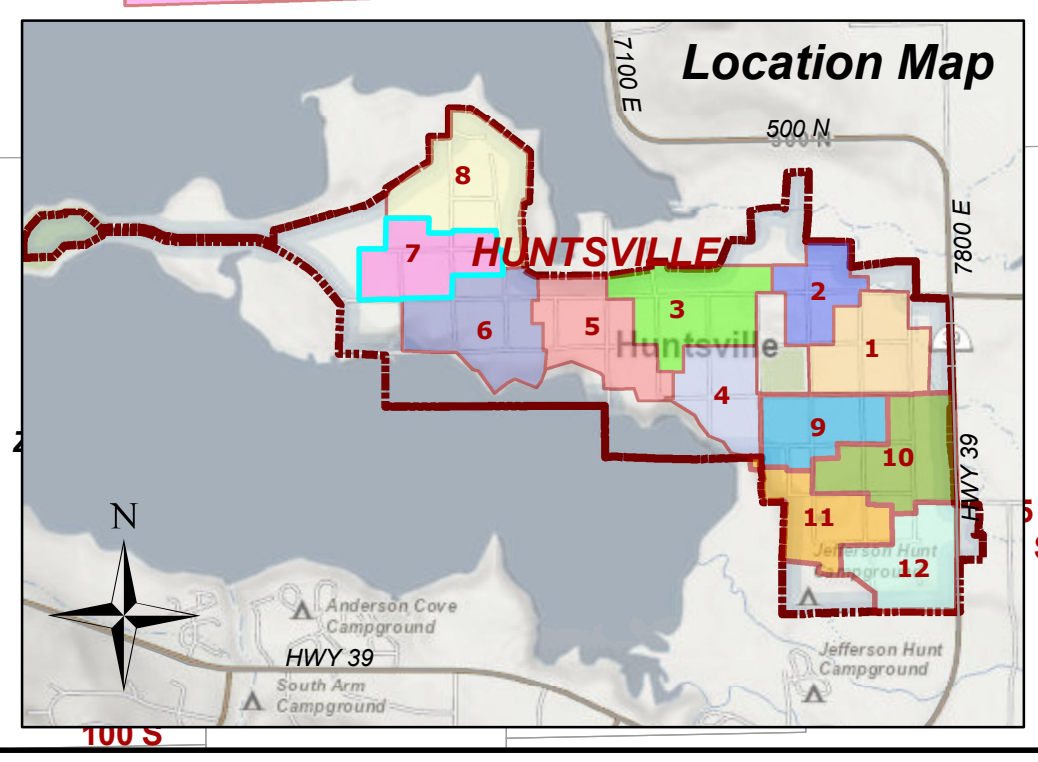

Area 7-2020 CERT Program