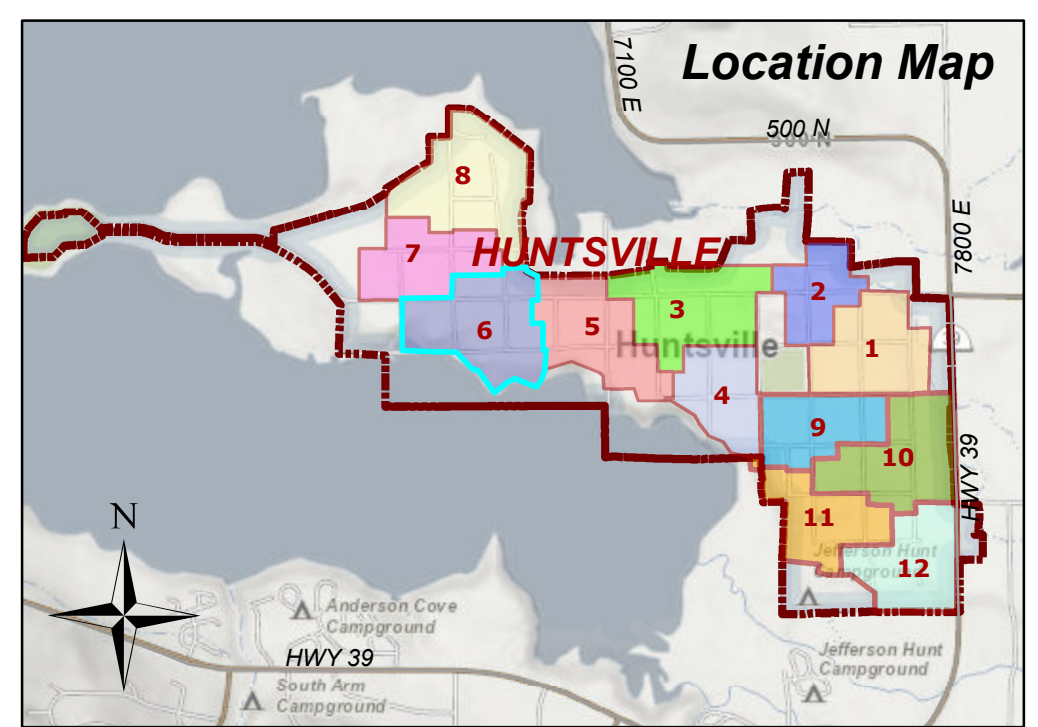

Area 6-2020 CERT Program