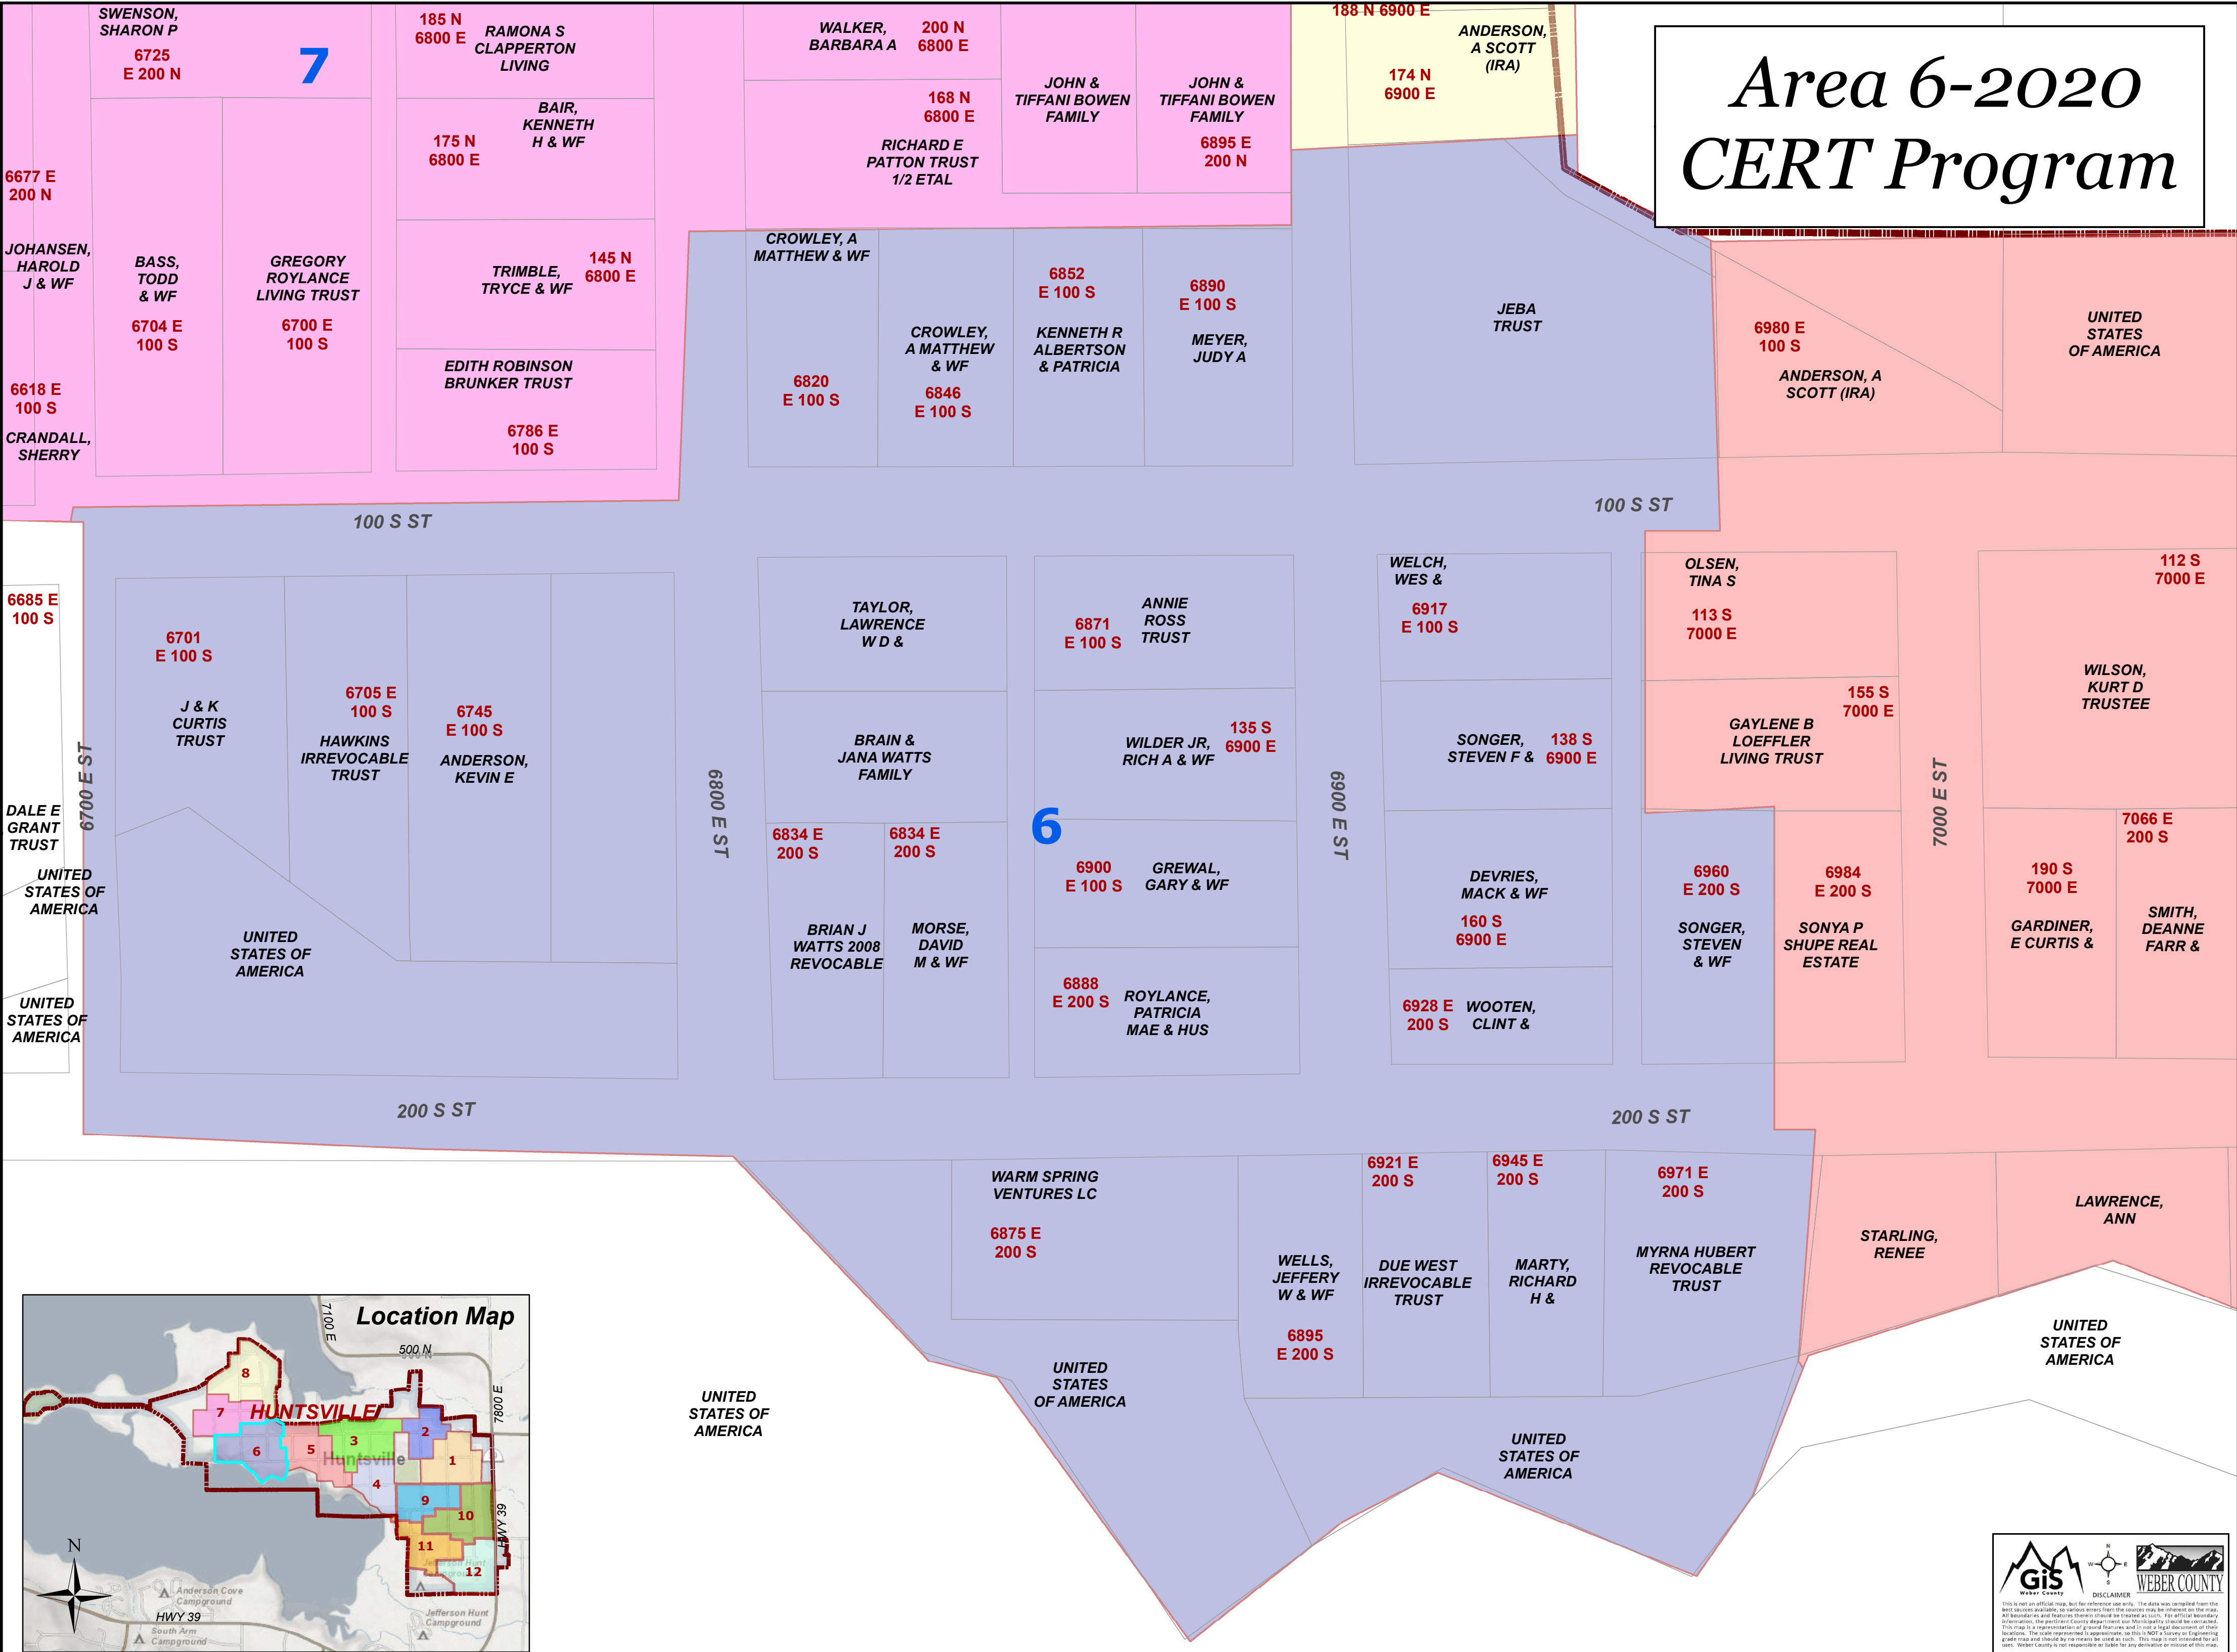

Area 6-2020 CERT Program