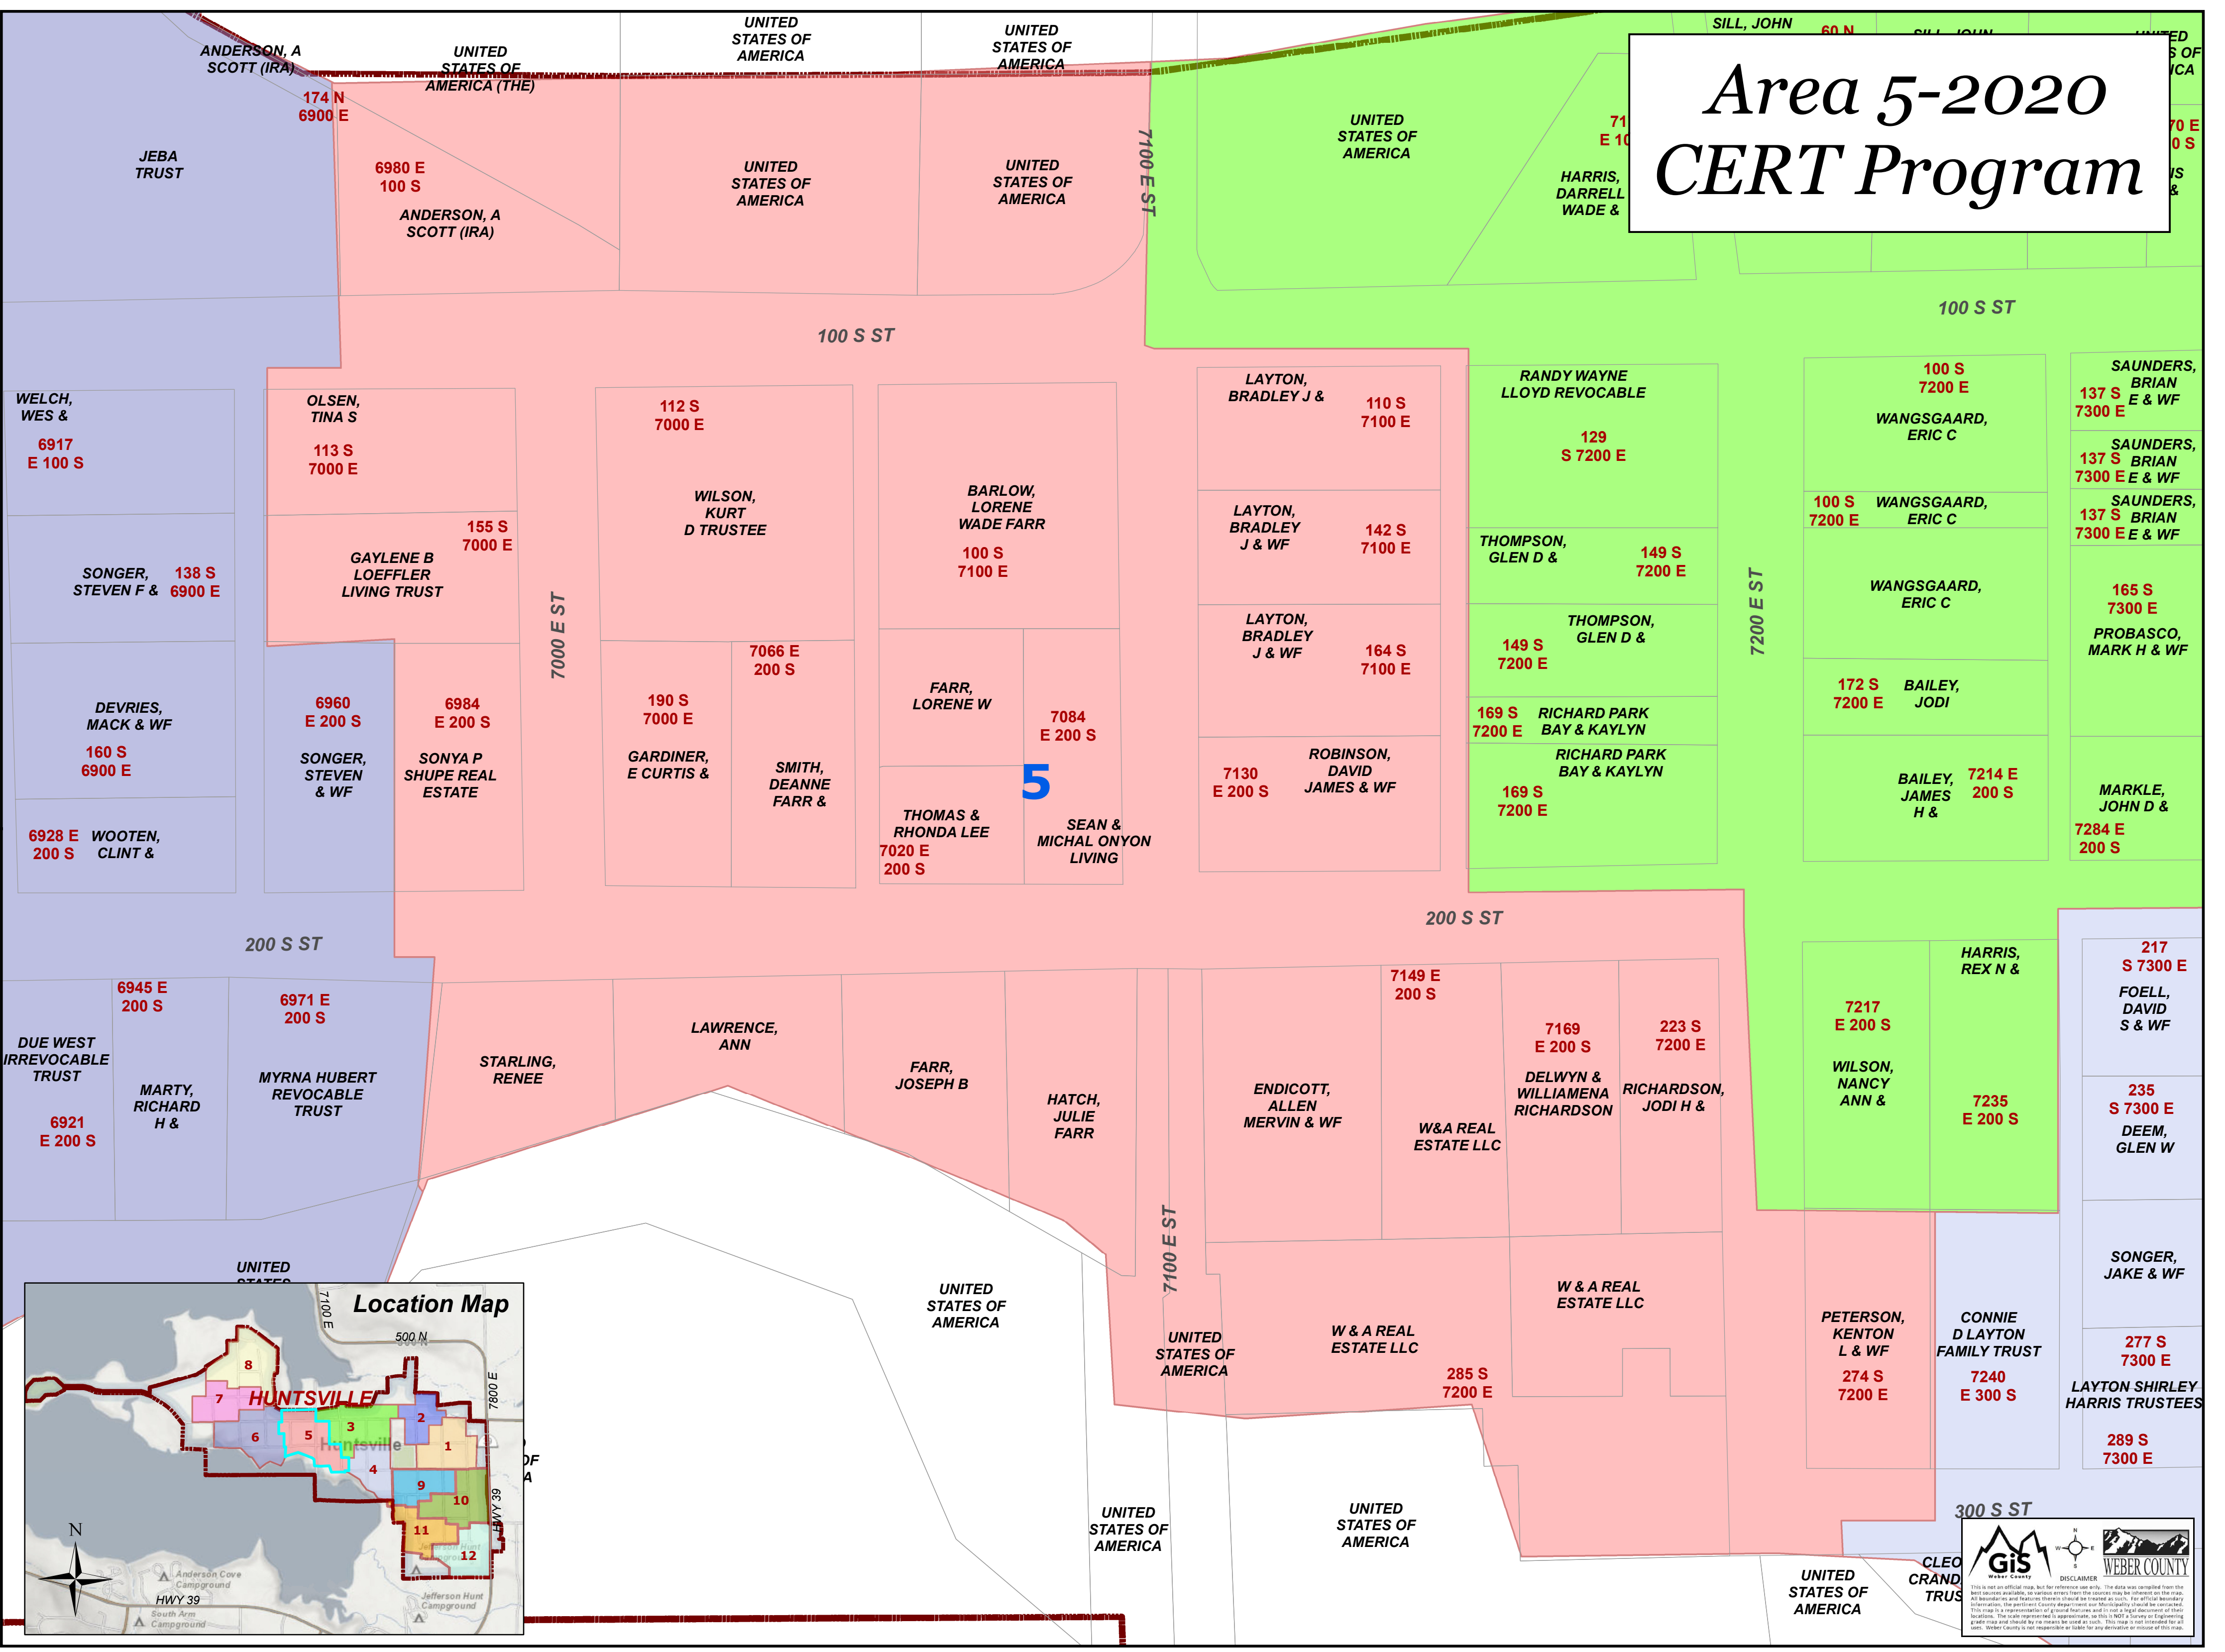

Area 5-2020 CERT Program