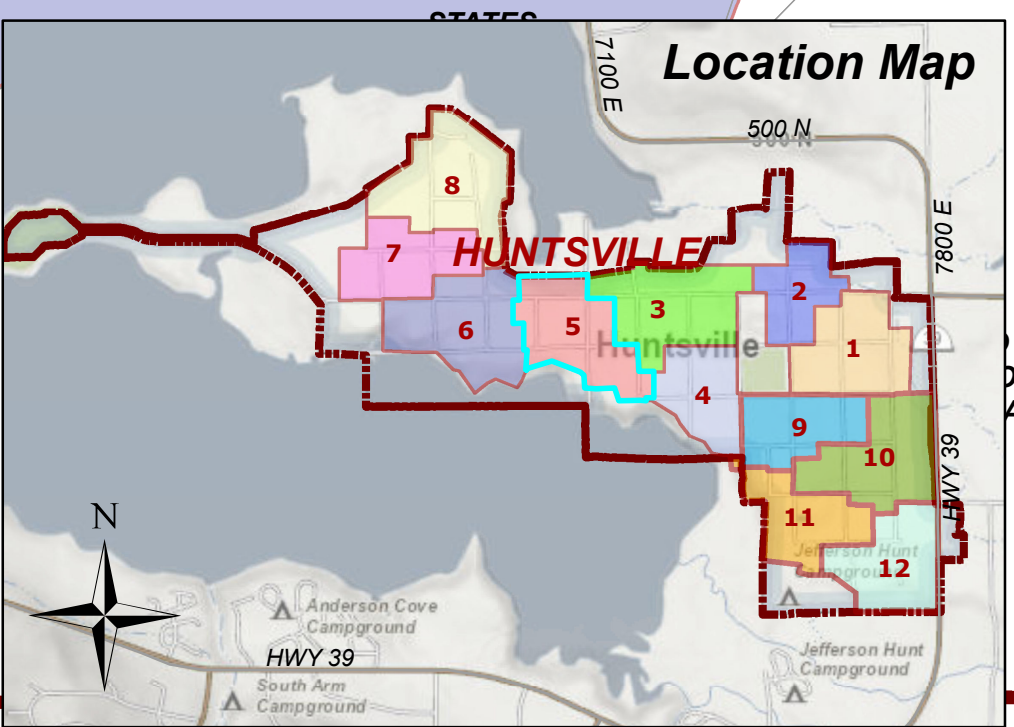

Area 5-2020 CERT Program