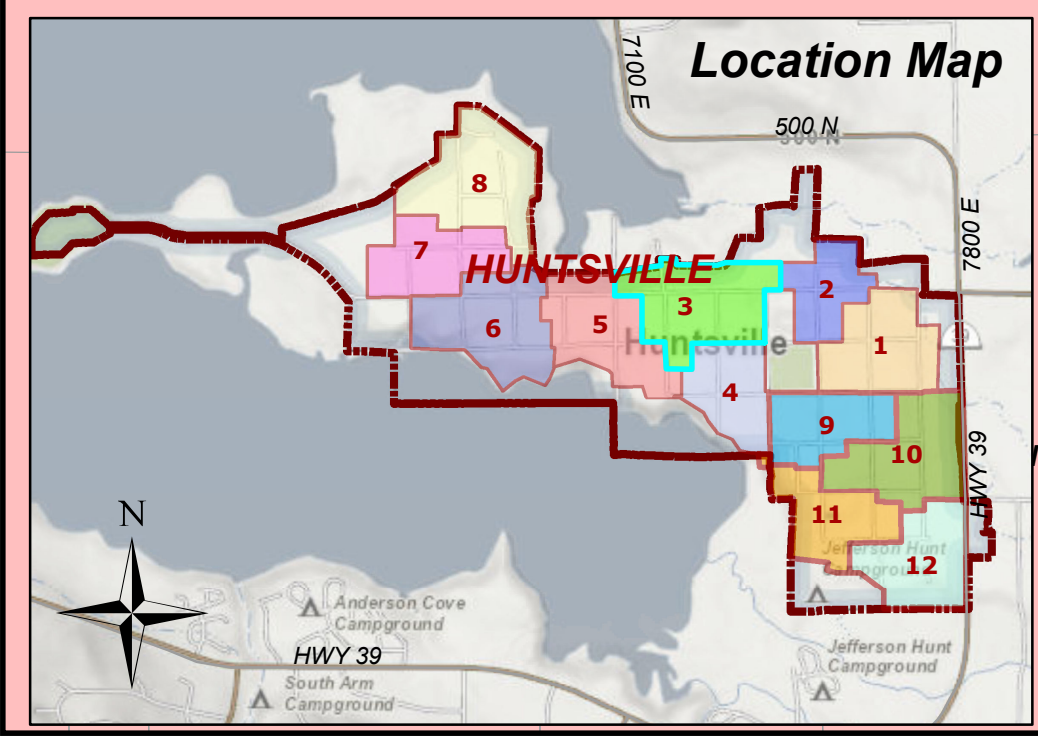

Area 3-2020 CERT Program

GIS
WEBER COUNTY

WEBER COUNTY

This is not an official map, but for reference use only. The data was compiled from the best sources available. No warranty is made by the county for the accuracy of the map. All boundaries and features shown should be treated as such. For official boundary information, the pertinent County department or Municipality should be contacted. This map is a representation of ground features and is not a legal document of their location. The scale represented is approximate, as this is NOT a survey or engineering grade map and should be used as such. This map is not intended for all uses. Weber County is not responsible or liable for any derivative or misuse of this map.