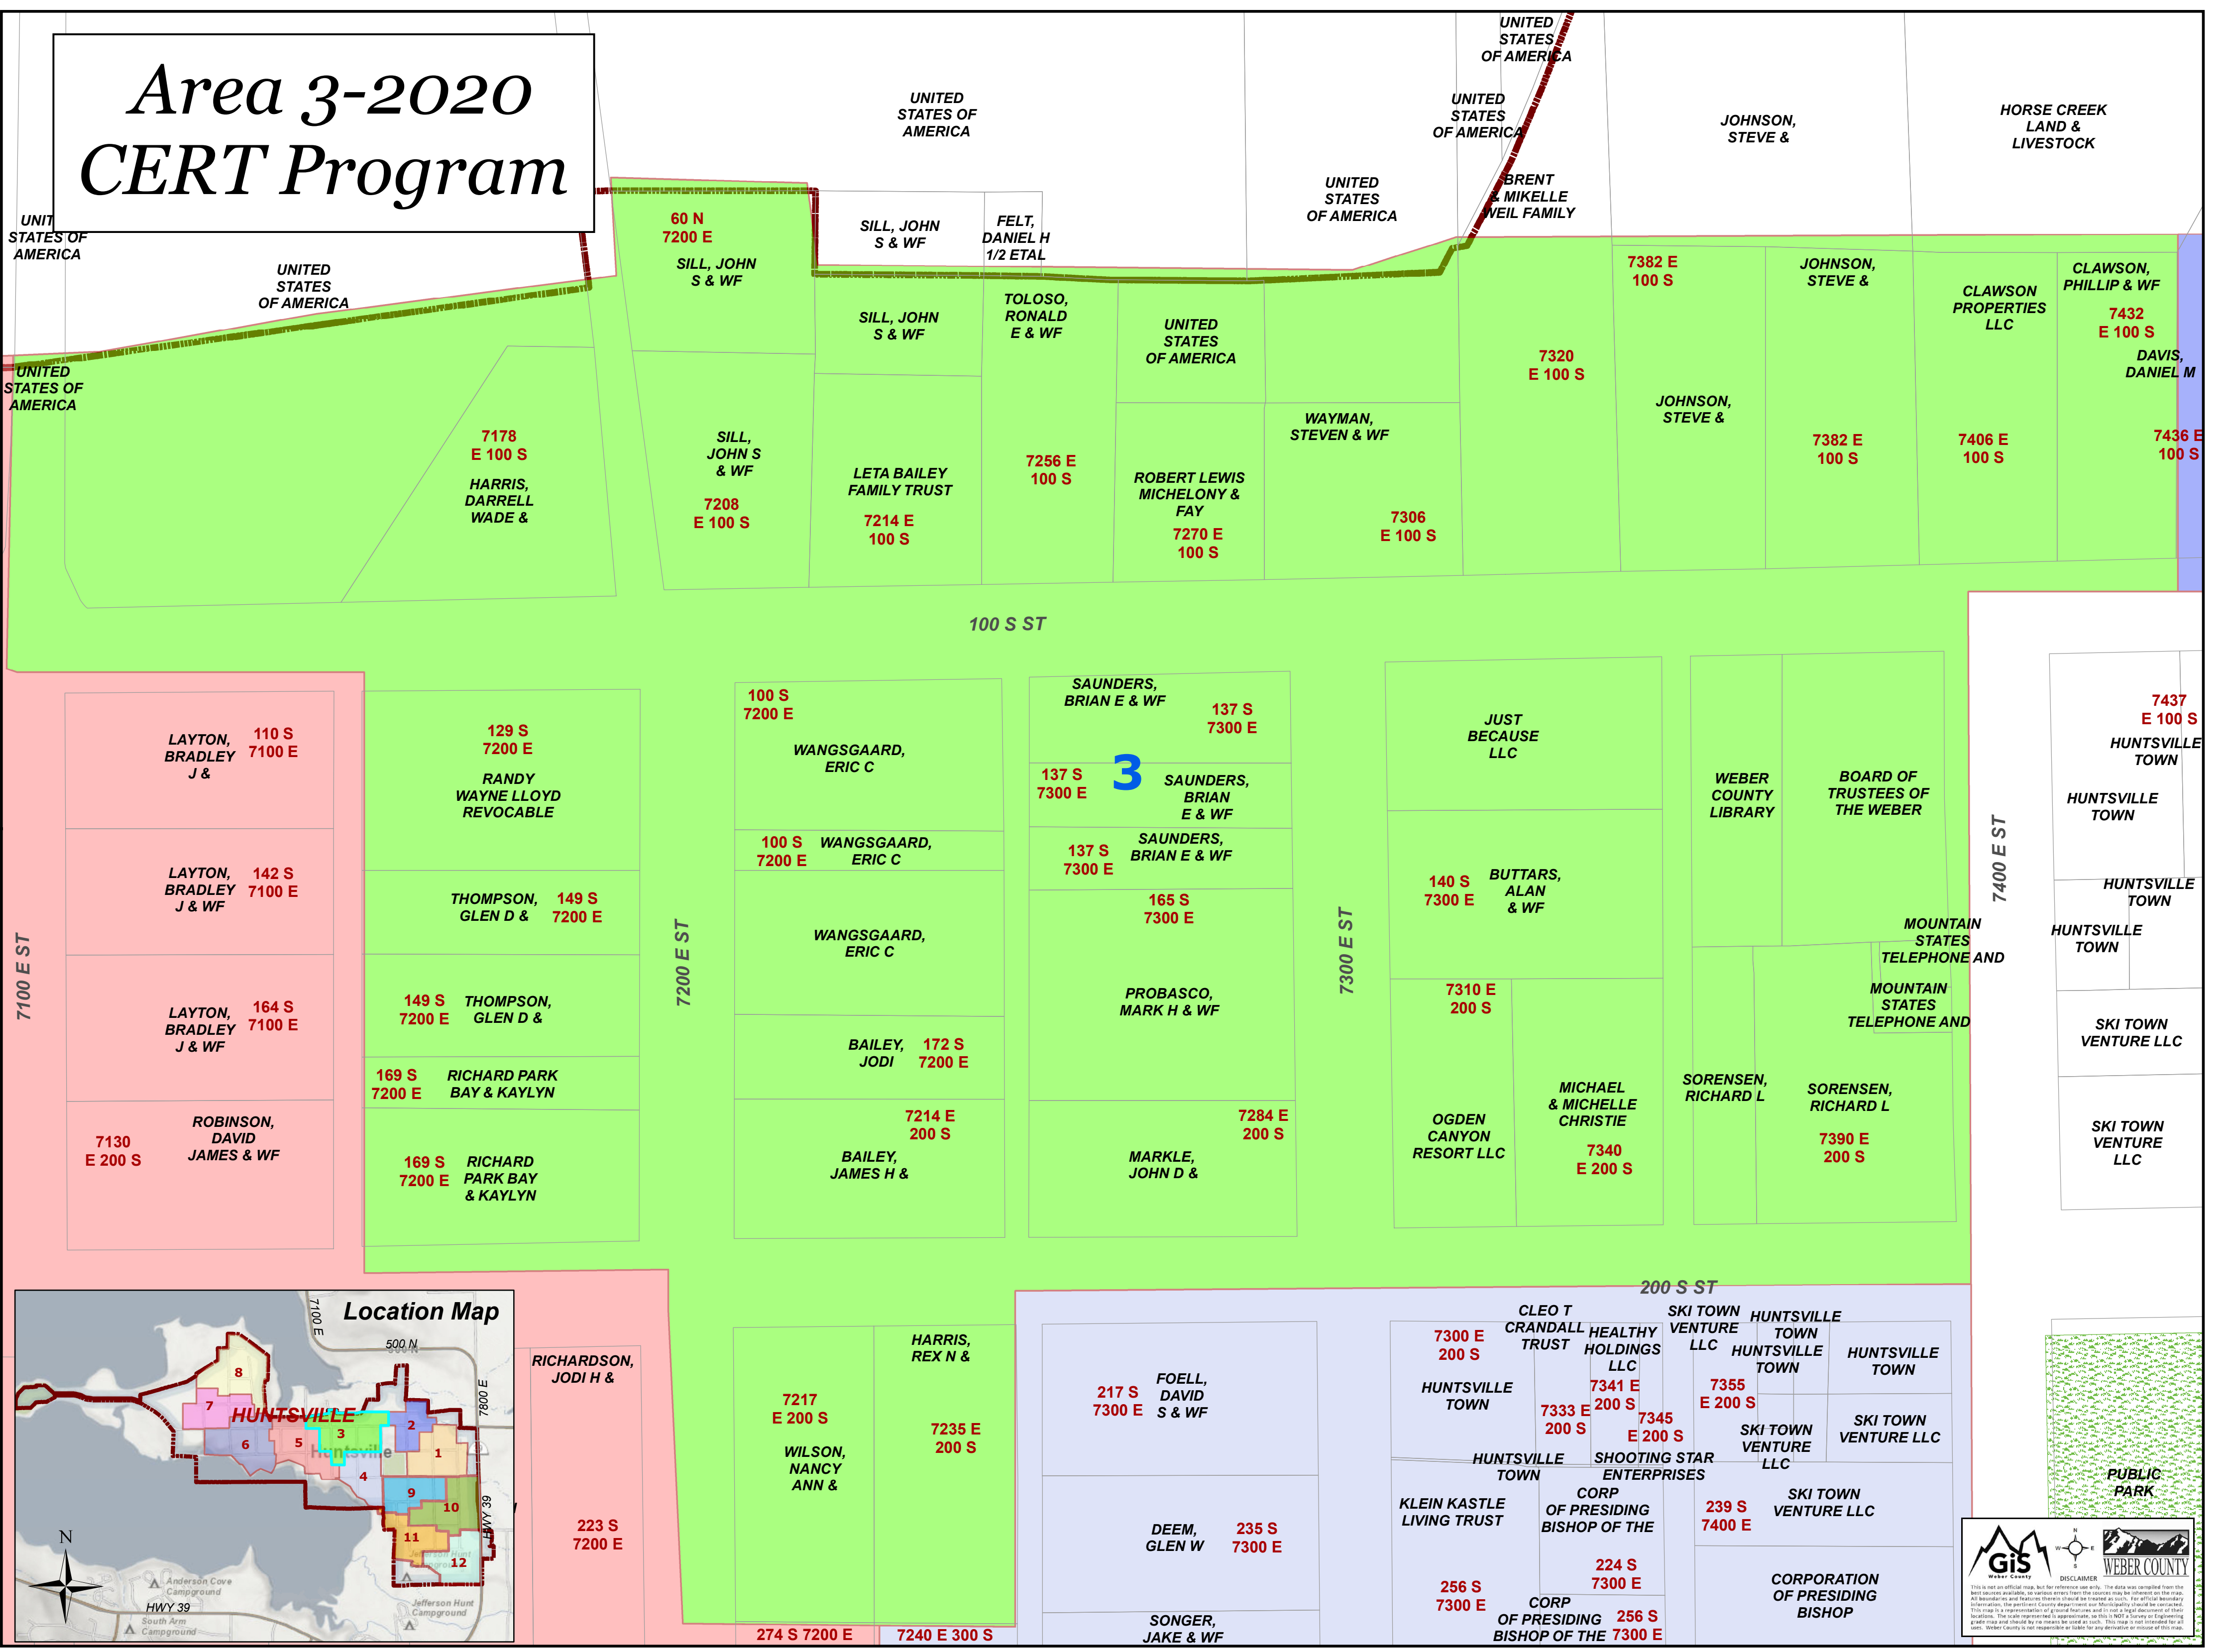

Area 3-2020 CERT Program

GIS
WEBER COUNTY

WEBER COUNTY

This is not an official map, but for reference use only. The data was compiled from the best sources available. No warranty is made by the county for the accuracy of the map. All boundaries and features shown should be treated as such. For official boundary information, the pertinent County department or Municipality should be contacted. This map is a representation of ground features and is not a legal document of their location. The scale represented is approximate, as this is NOT a survey or engineering grade map and should be used as such. This map is not intended for all uses. Weber County is not responsible or liable for any derivative or misuse of this map.