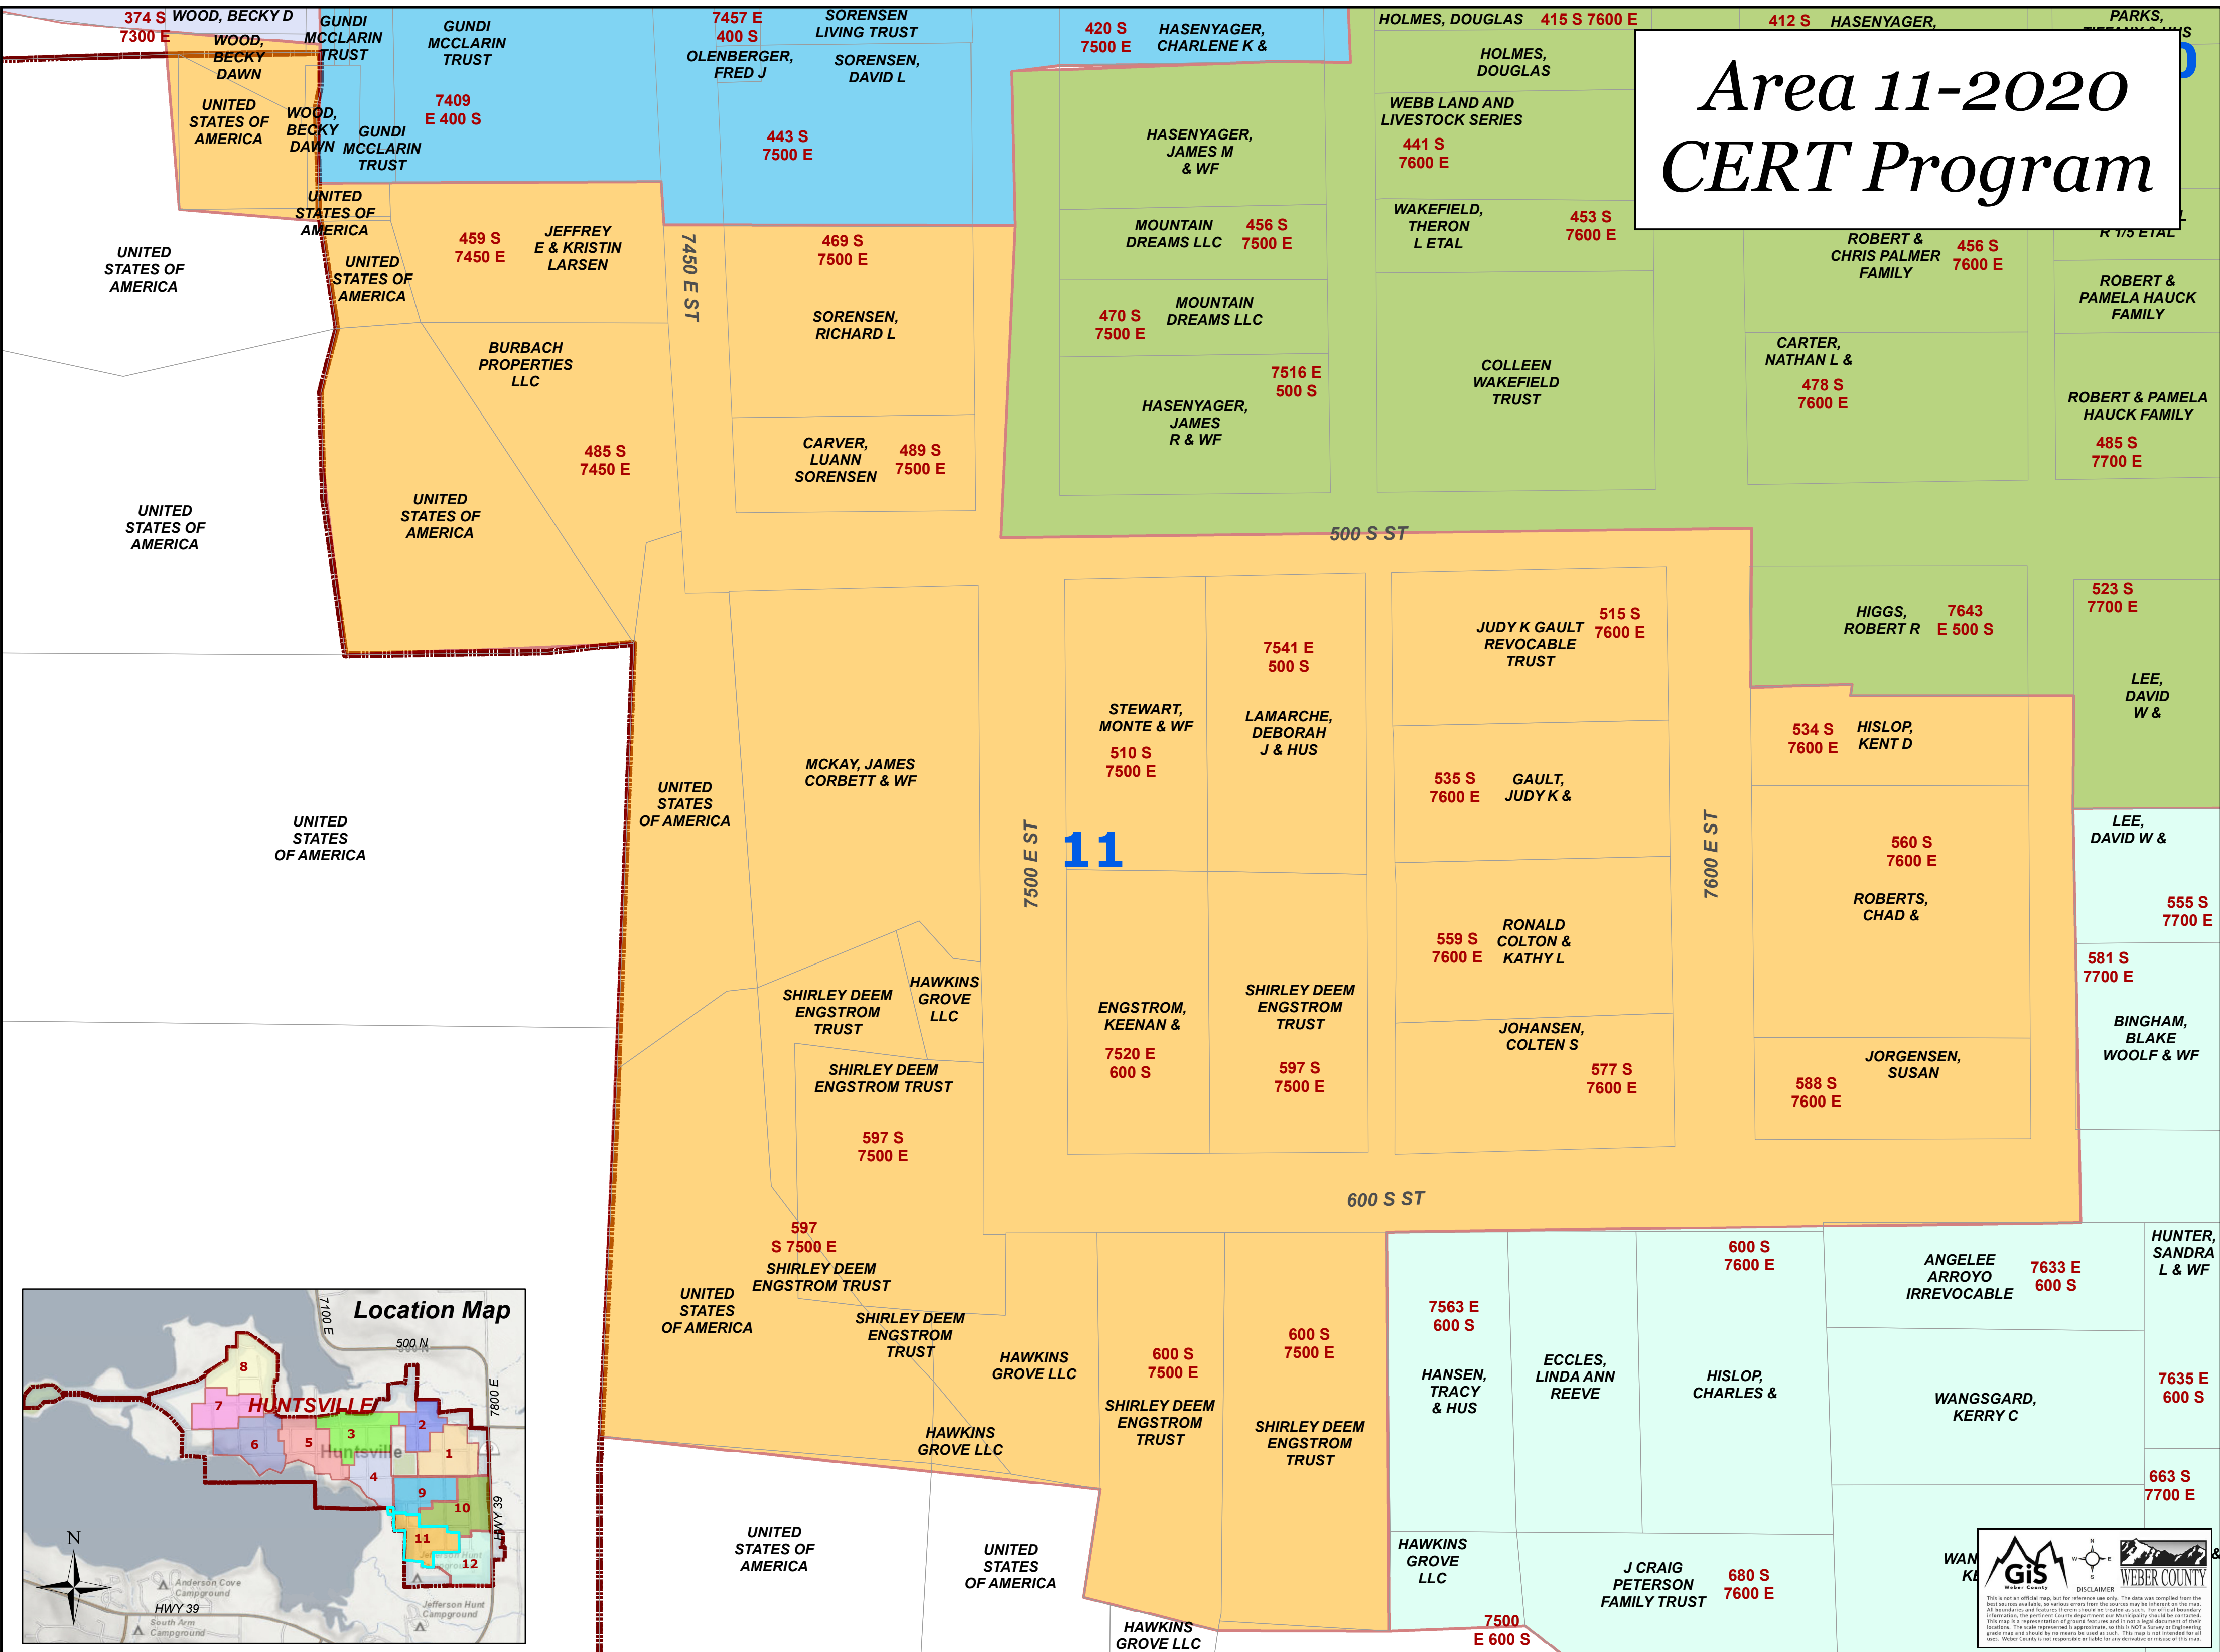

Area 11-2020 CERT Program