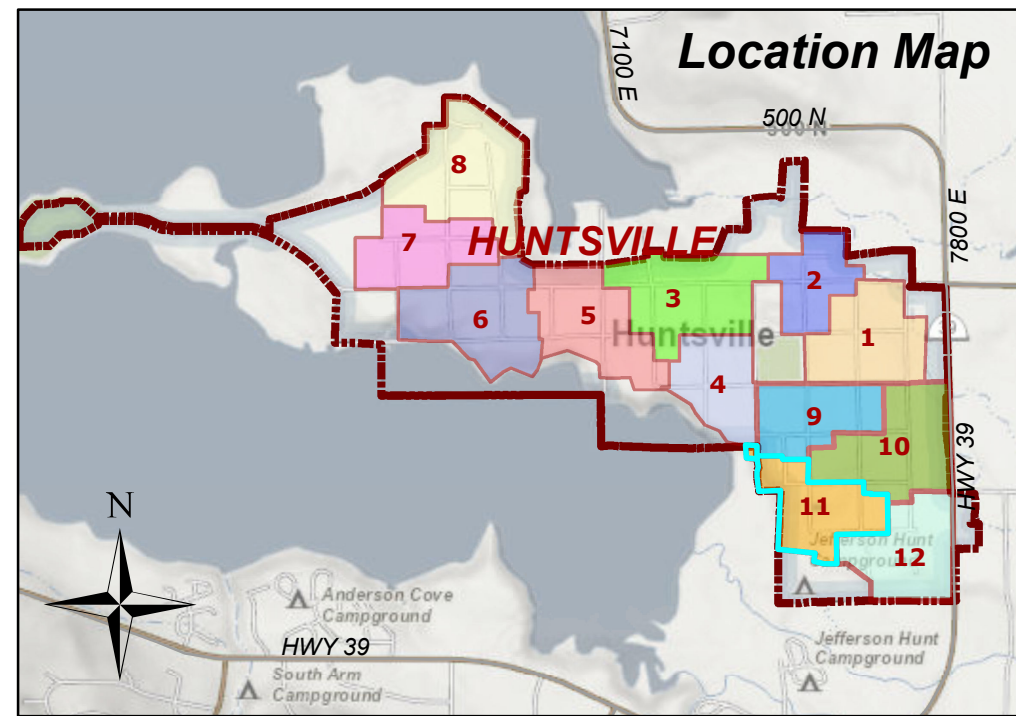

Area 11-2020 CERT Program