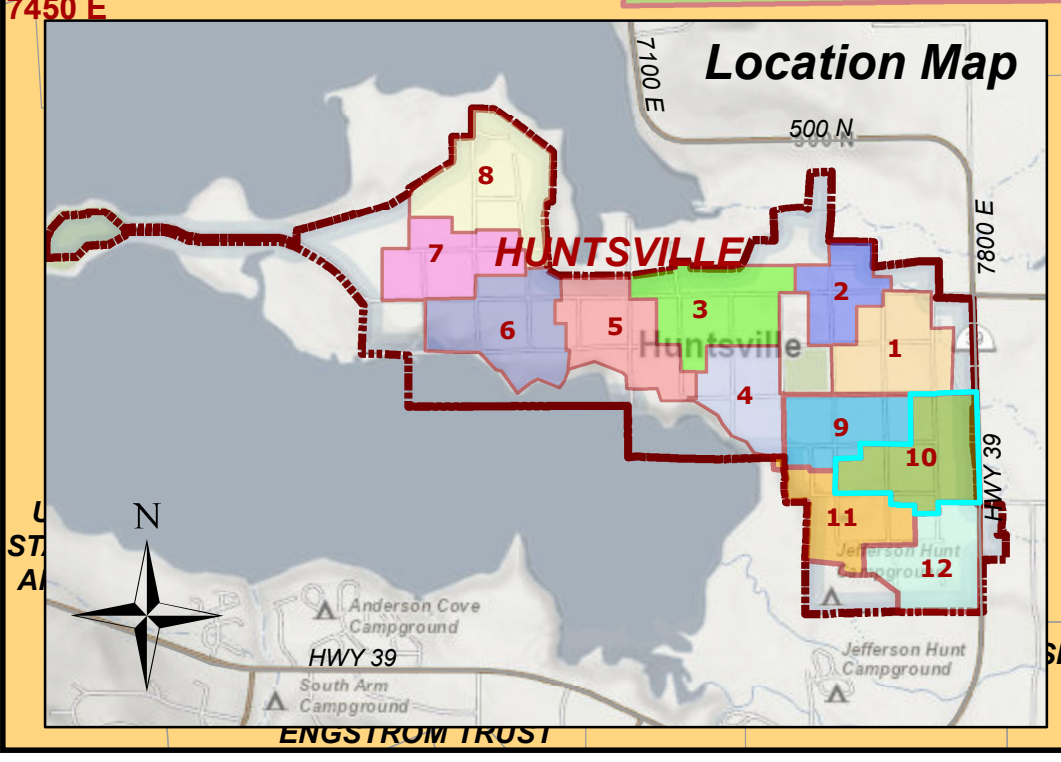

Area 10-2020 CERT Program