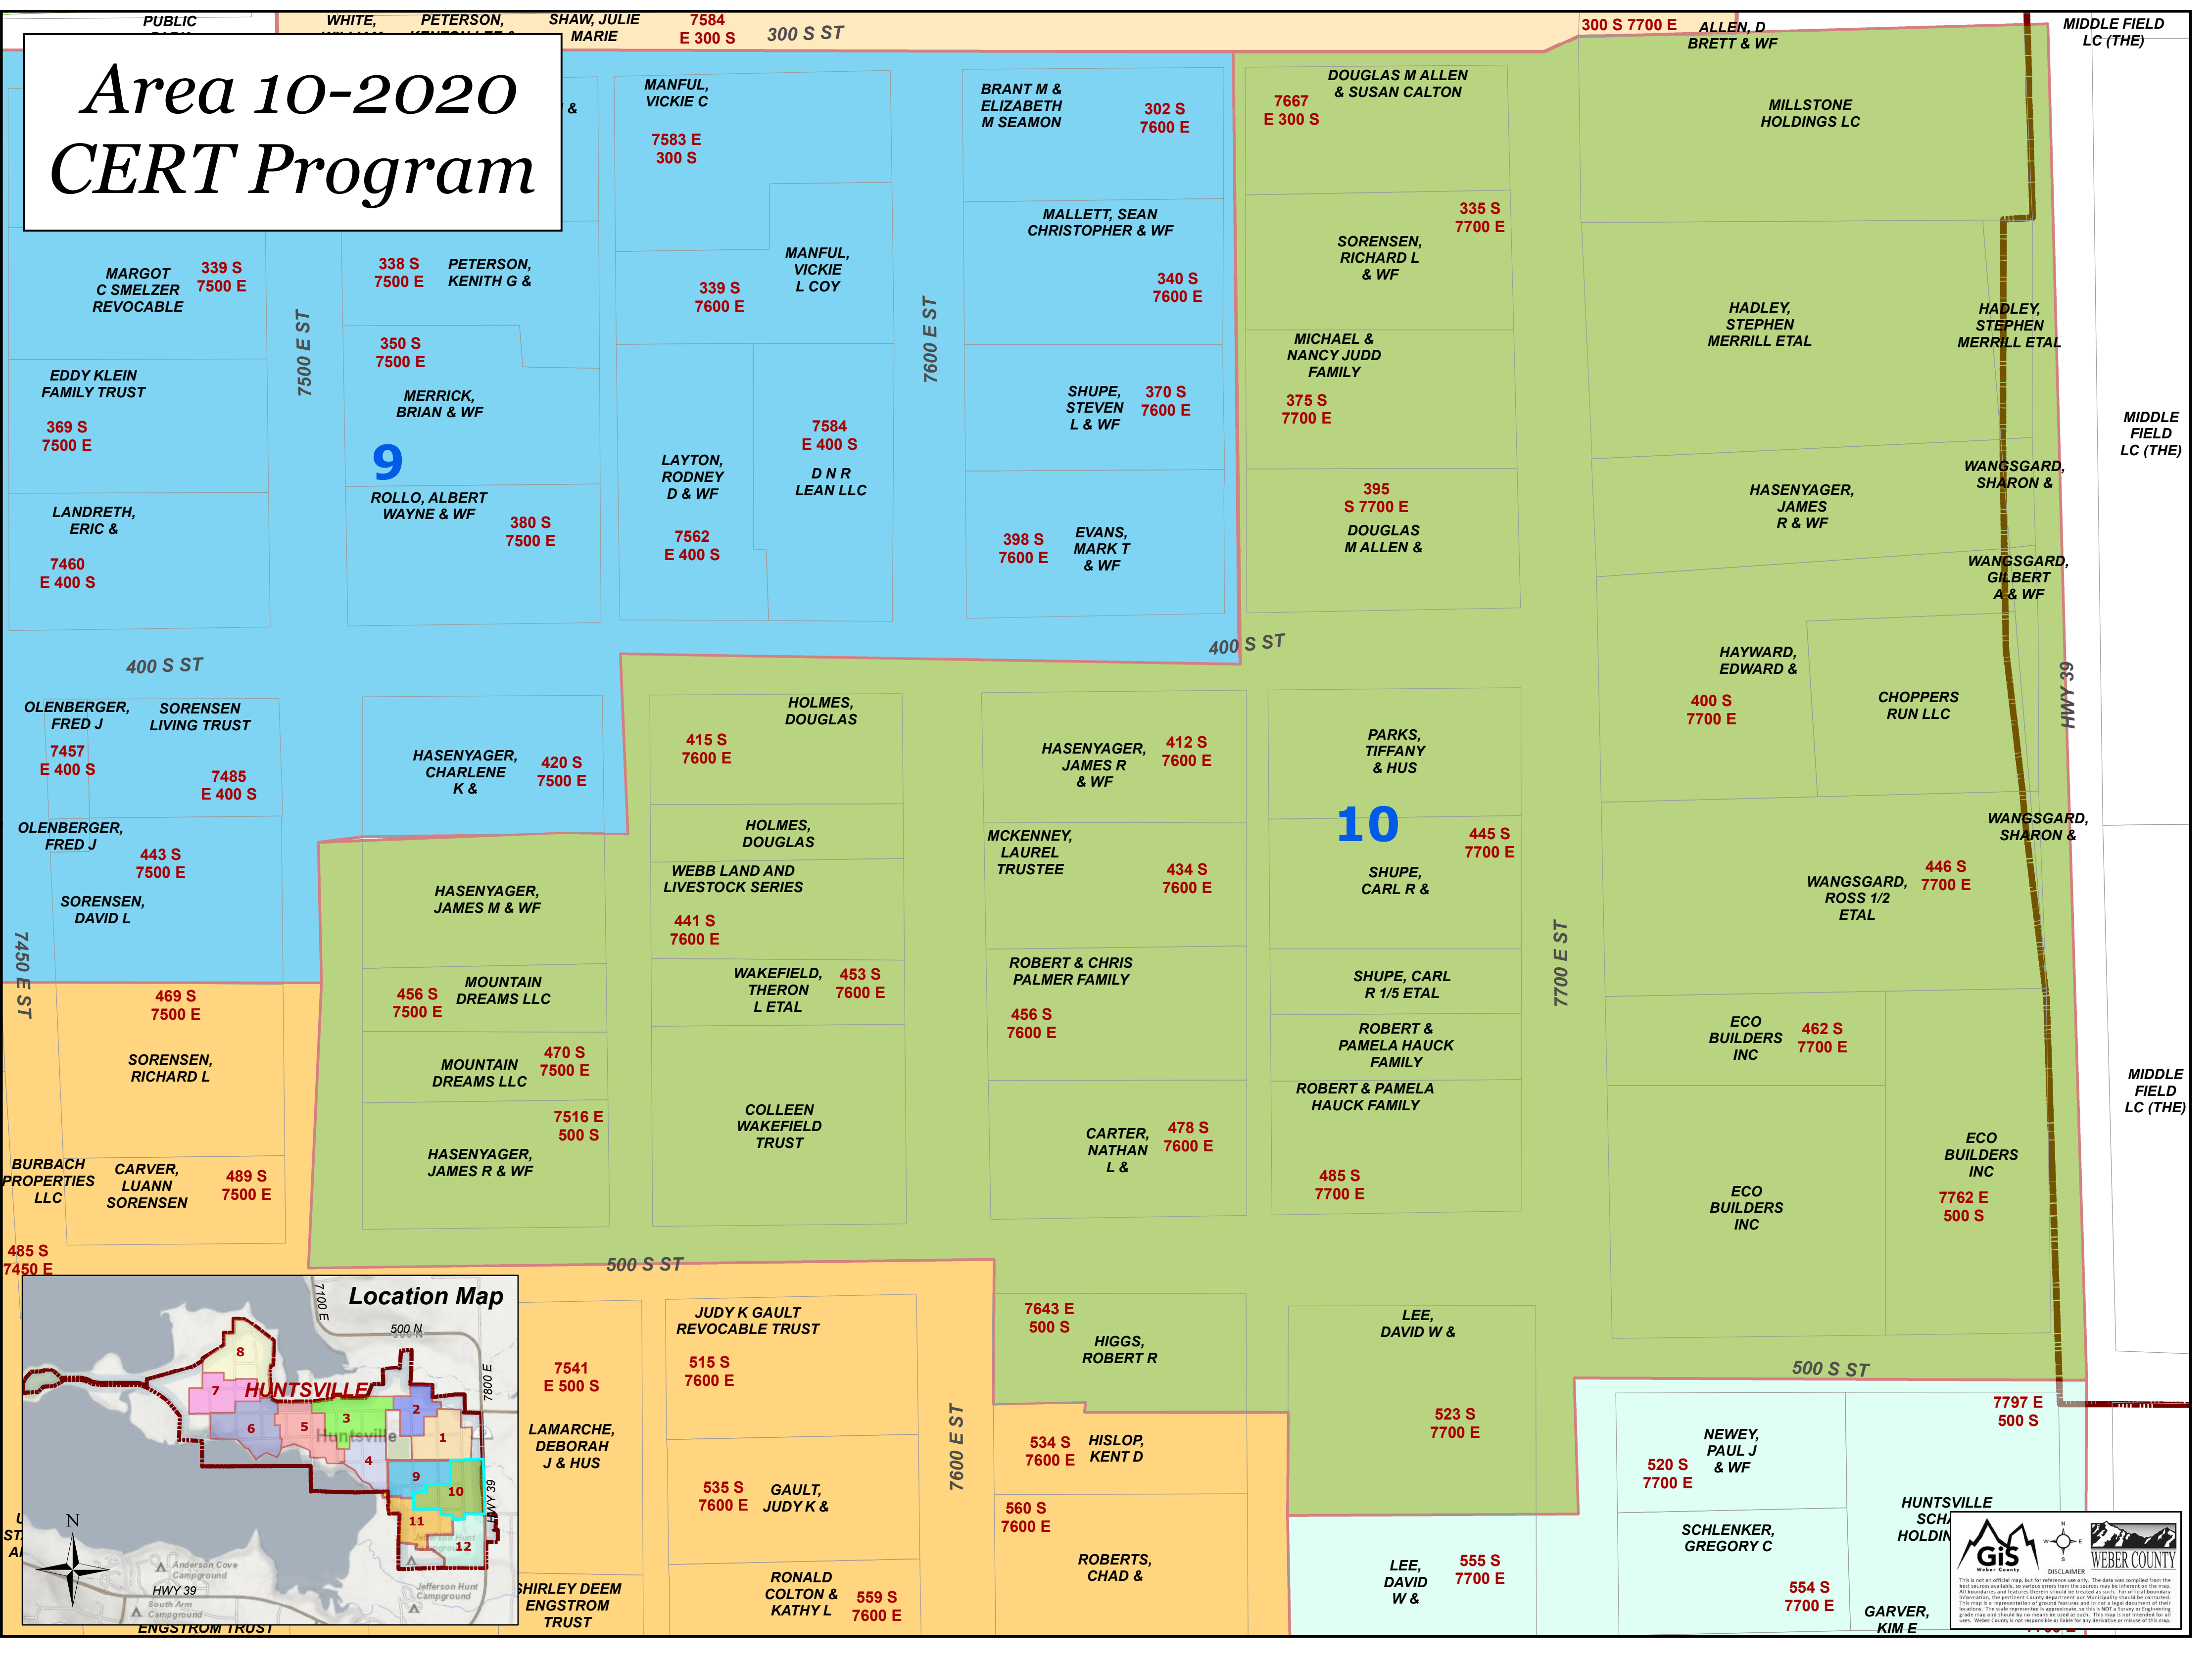

Area 10-2020 CERT Program